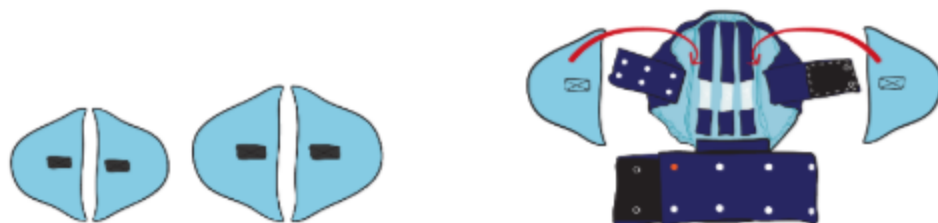

MPS-Head Cover[®]

Item code / Size	Head circumference	Neck circumference	Length head to collar
MPS-Head Cover - XS	30 - 36 cm / 11.8"- 14.1"	32 - 46 cm / 12.6"- 18.1"	17 - 24 cm / 6.7"- 9.4"
MPS-Head Cover - S	32 - 40 cm / 12.6"- 15.7"	38 - 50 cm / 15.0"- 19.7"	19 - 28 cm / 7.5"- 11.0"
MPS-Head Cover - M	38 - 46 cm / 14.9"- 18.1"	38 - 54 cm / 15.0"- 21.2"	21 - 32 cm / 8.3"- 12.5"
MPS-Head Cover - L	38 - 50 cm / 14.9"- 19.7"	42 - 62 cm / 16.5"- 24.4"	21 - 33 cm / 8.3"- 12.9"
MPS-Head Cover - XL	42 - 54 cm / 16.5"- 21.3"	46 - 66 cm / 18.1"- 25.9"	21 - 34 cm / 8.3"- 13.3"

MPS-Head Cover Pad[®]

Item code / Size	Size MPS-Head Cover [®]	MPS- Head Cover Pads [®] information
MPSHCPads-S	XSmall, Small and Medium	Two soft pads to add in the pockets of the MPS-Head Cover [®] for extra soft protection of the ears.
MPSHCPads-M	Large and XLarge	